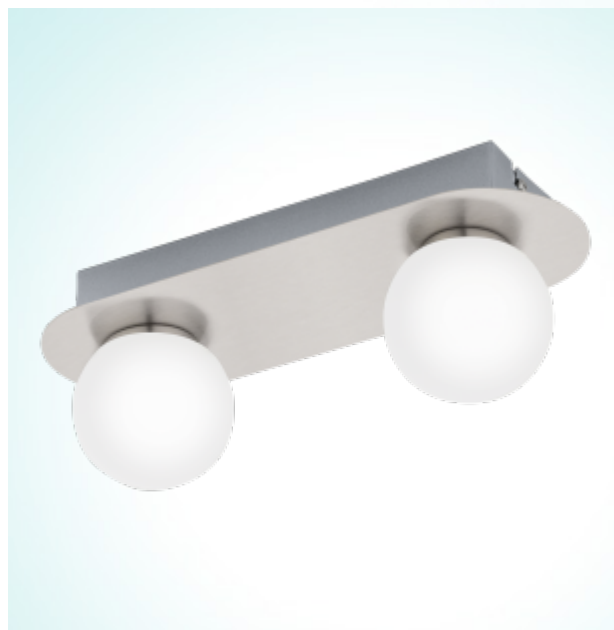

95011

MOSIANO

LED

General Information

Article:	95011
Lighting Type:	wall / ceiling luminaire
Collection:	Style
EAN Code:	9002759950118

Dimensions

Depth:	300 mm
Width:	100 mm
Height:	110 mm
Weight:	1.107 kg

Illuminant

Socket:	LED
Illuminant:	LED
Delivery:	incl.
Wattage:	2x 3,3W
Luminous Flux:	680 lm
Luminous Colour:	3000K warm white
Average Lifetime:	25,000 h
Energy Efficiency:	A+

Material & Colour

Enclosure Material:	stainless steel
Enclosure Colour:	satın nickel
Glass / Shade Material:	opal glass
Glass / Shade Colour:	white

Technical Information

Protection Rating:	IP44
Protection Class:	2
Line Voltage:	220-240V,50/60Hz
Operation Voltage:	12V

Technical changes reserved